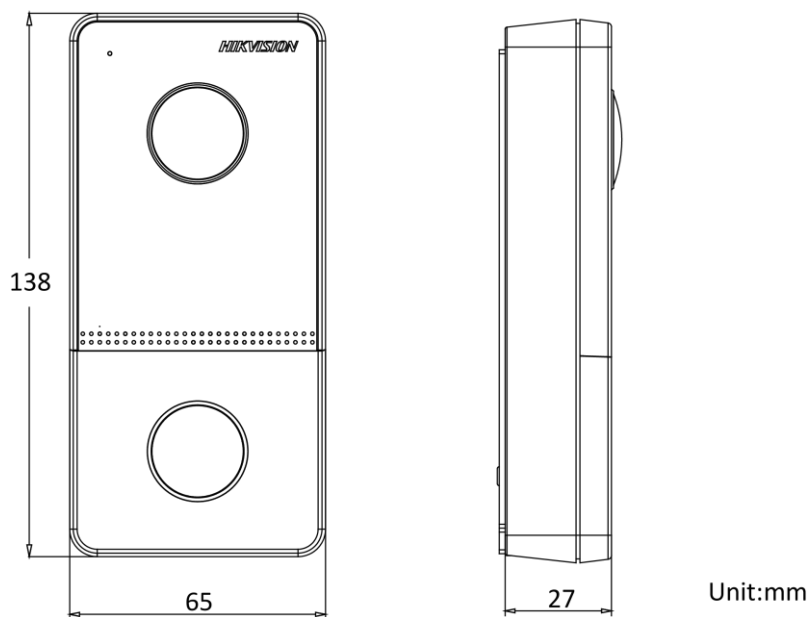

▪ **Dimension**

▪ **Accessory**

▪ **Optional**

DS-KAW50-1	DS-KABV6113-RS Villa Door Station Rain Shield	DS-KAW50-1N

Headquarters

No.555 Qianmo Road, Binjiang District,
Hangzhou 310051, China
T +86-571-8807-5998
www.hikvision.com

Follow us on social media to get the latest product and solution information.